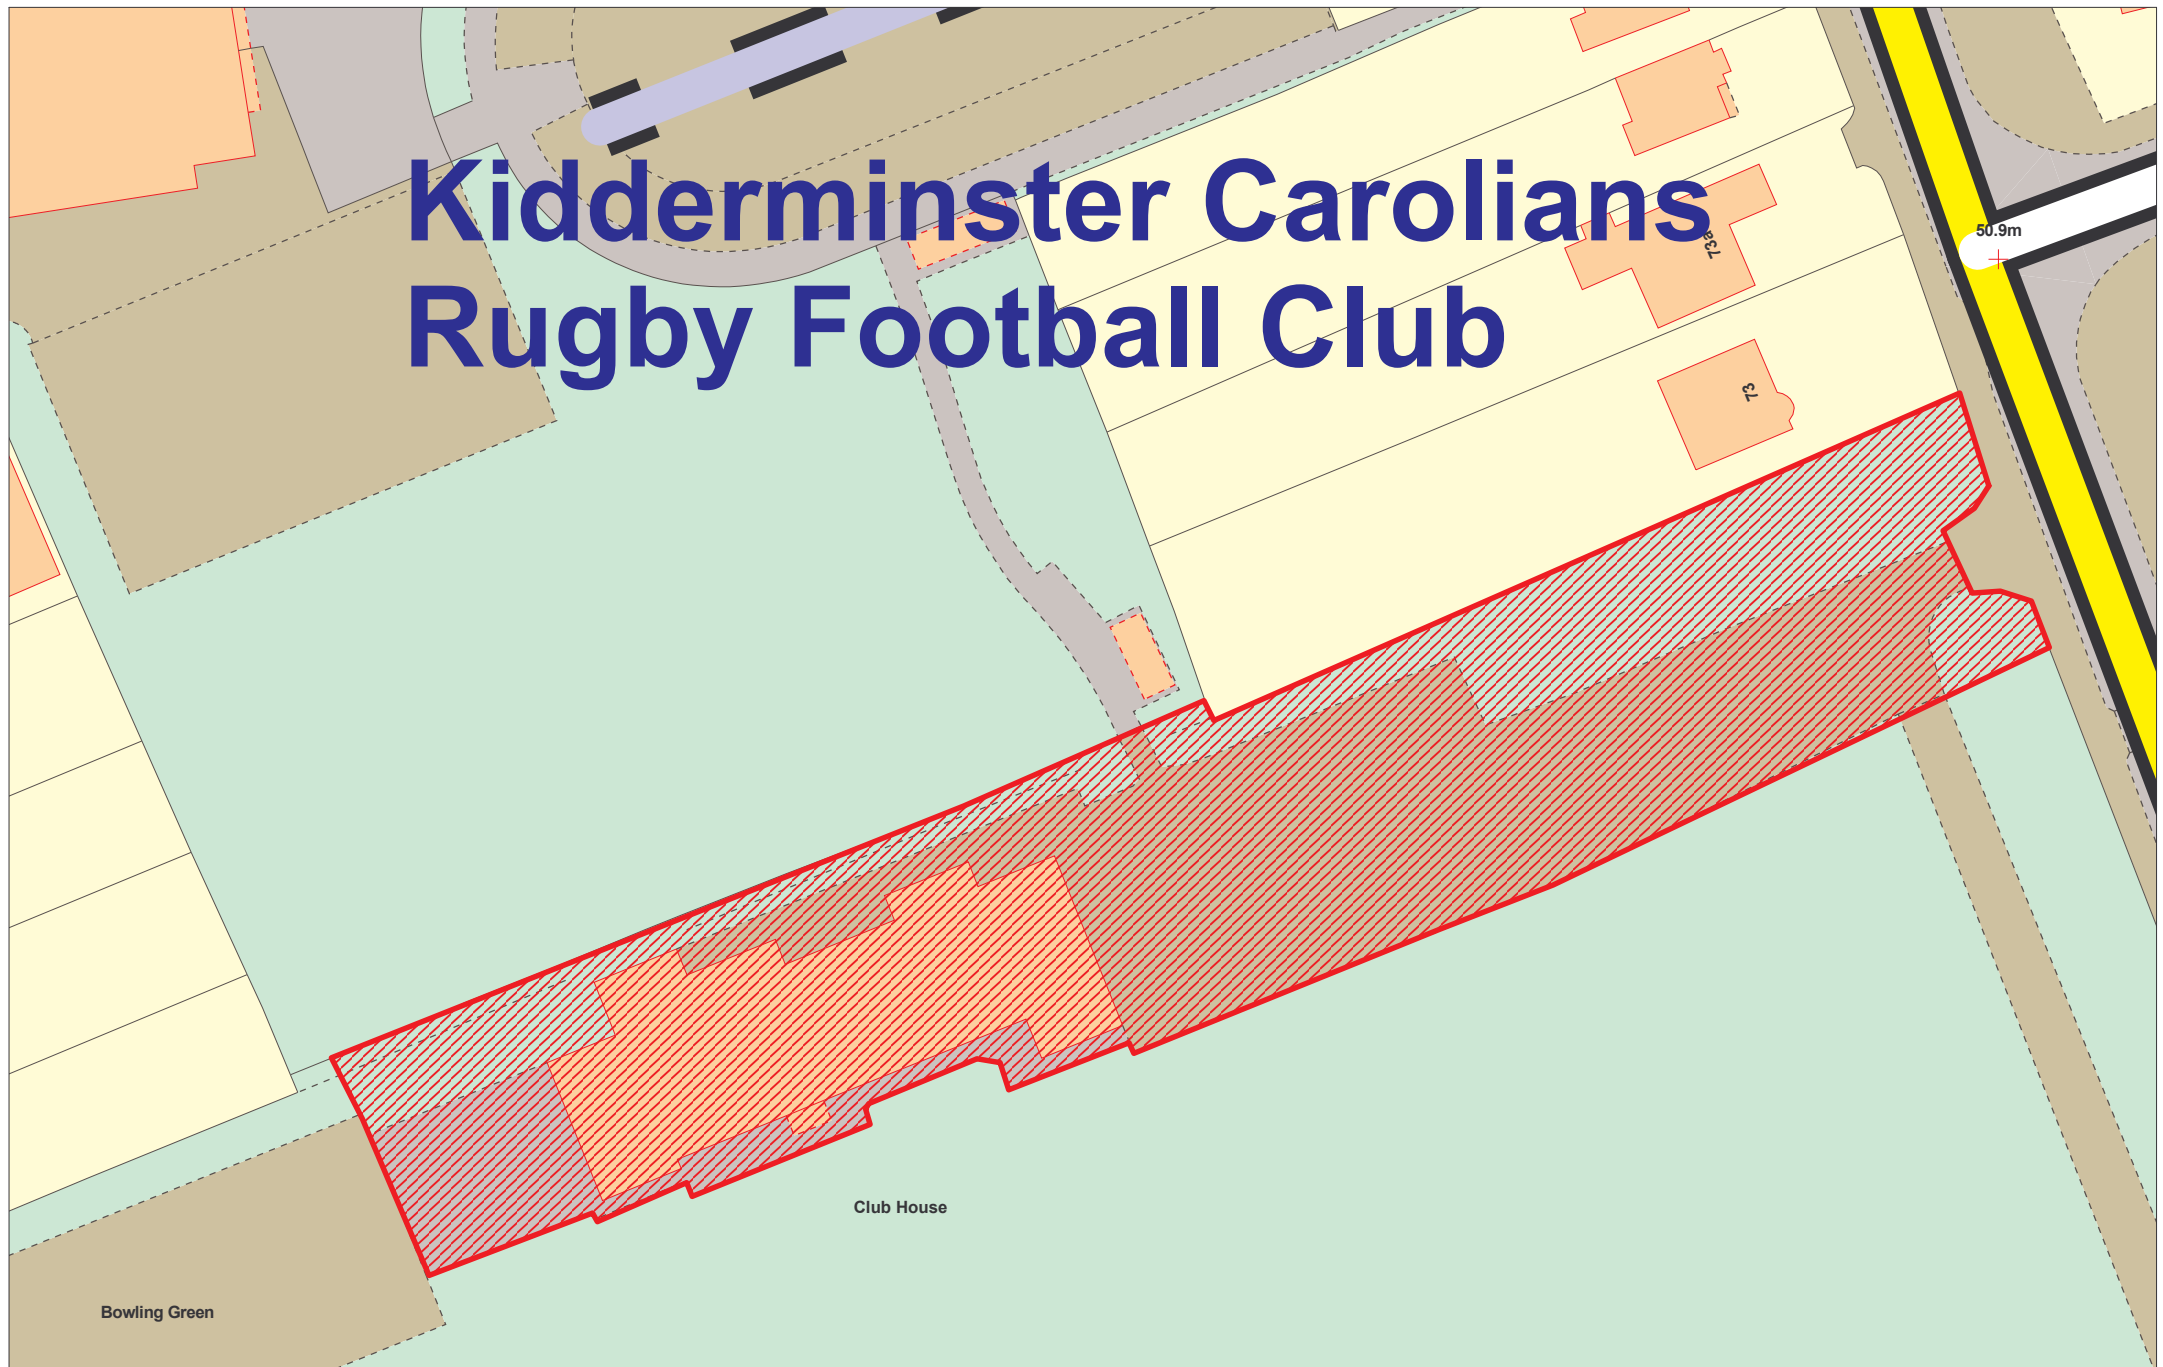

Kidderminster Carolians Rugby Football Club

Bowling Green

Club House

50.9m

1:600 @ A4

Crown Copyright 100018317 2014