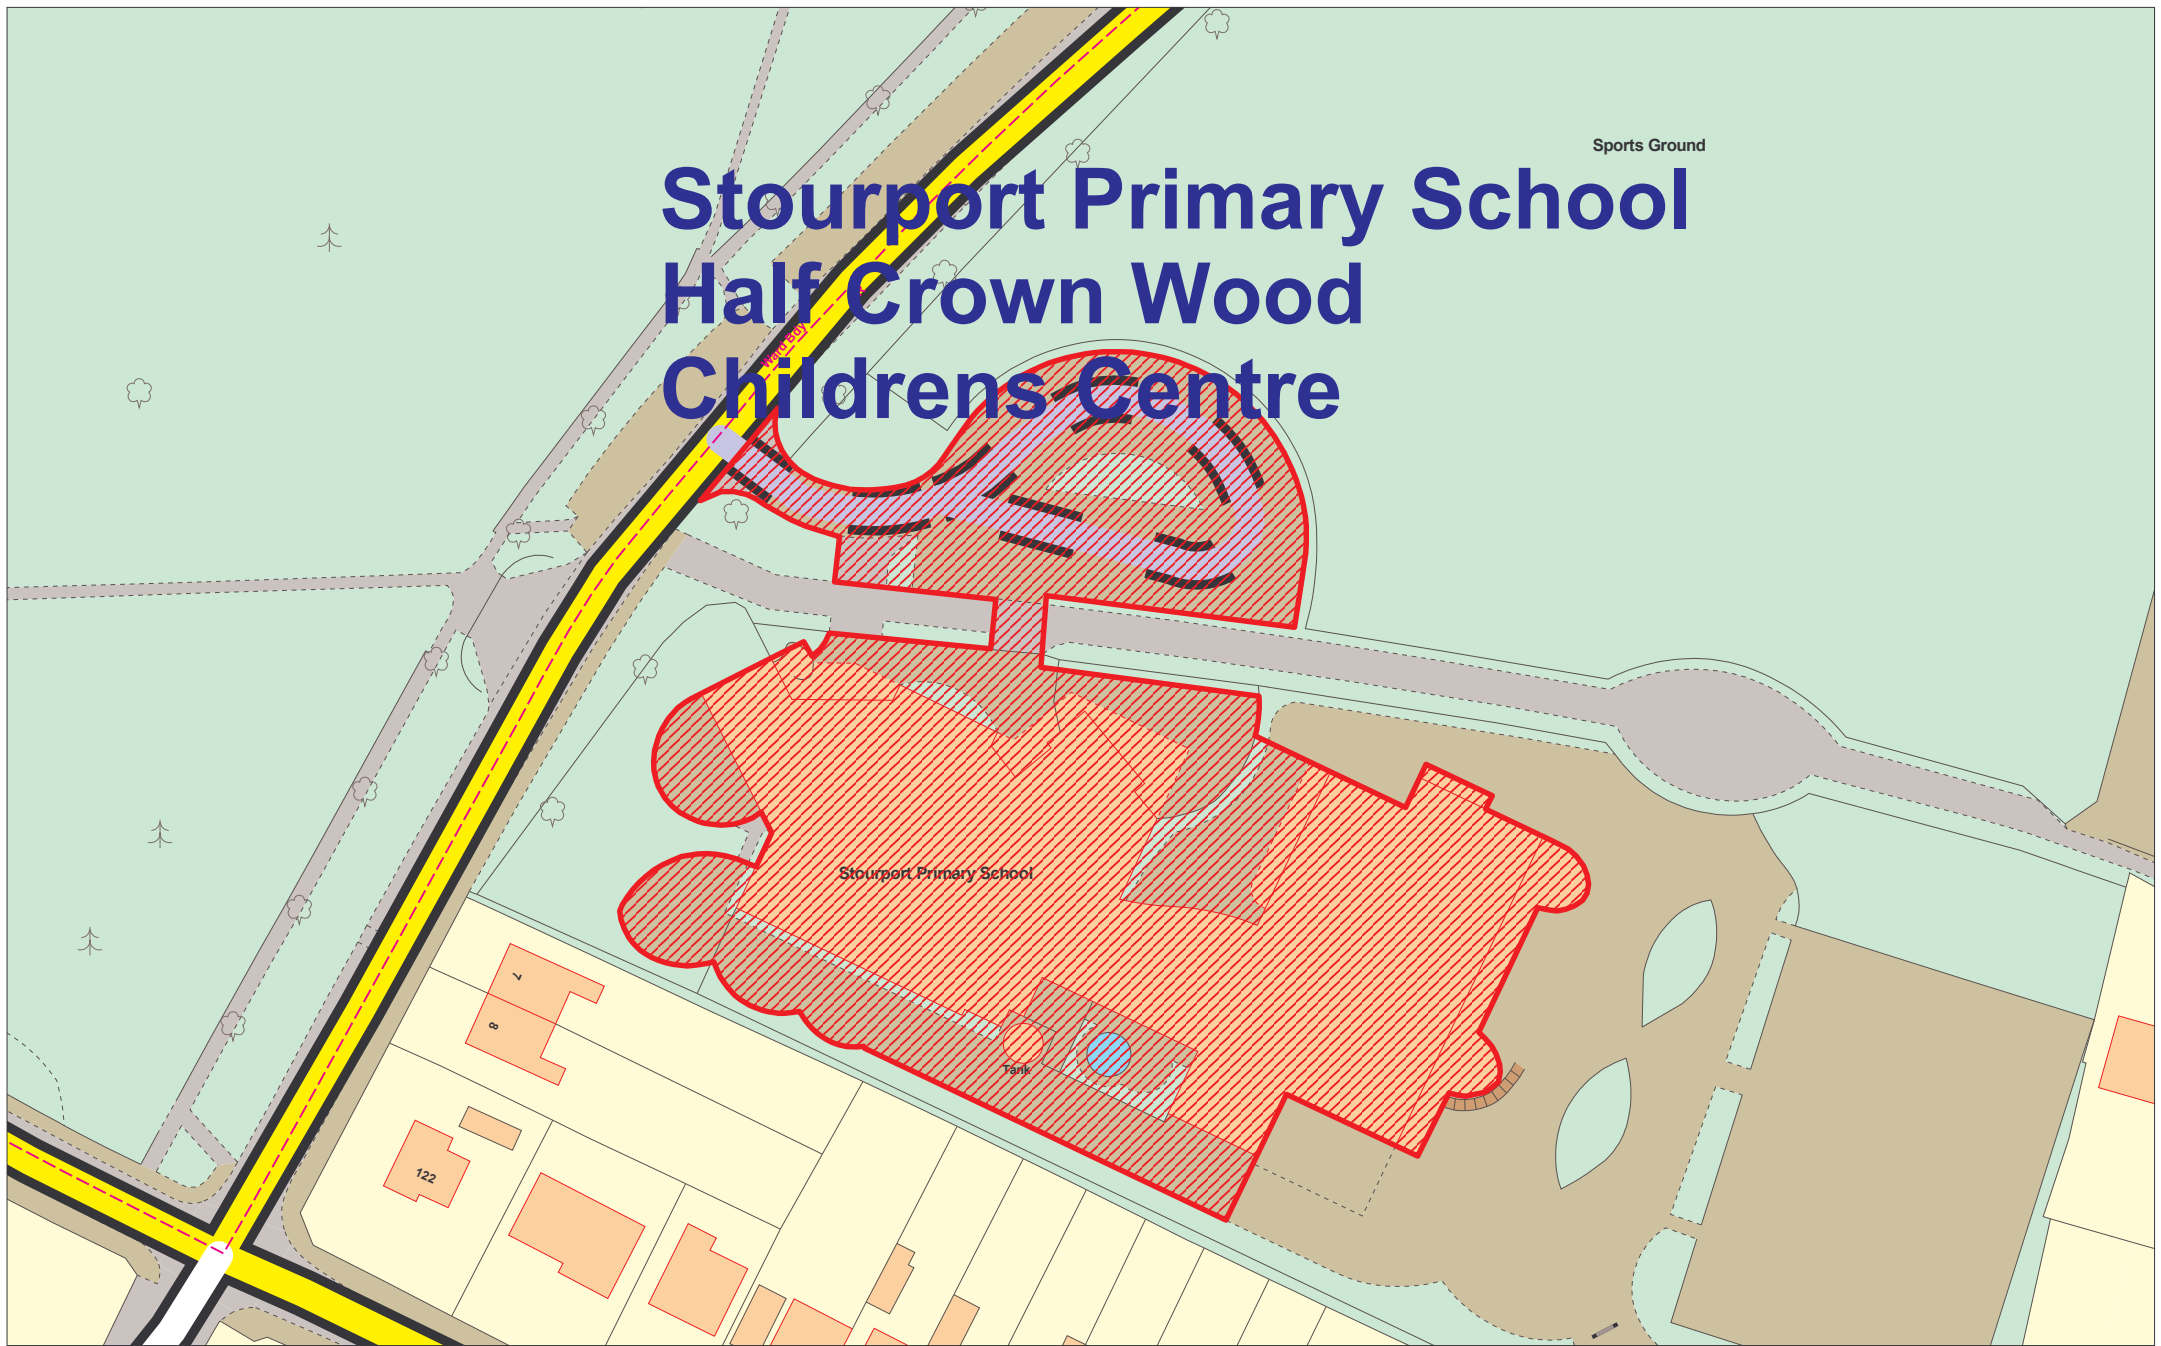

Stourport Primary School Half Crown Wood Childrens Centre

1:800 @ A4

10:32 @ Half Crown Wood, Stourport Primary School, Park Avenue

Crown Copyright 100018317 2015

SO8071NE