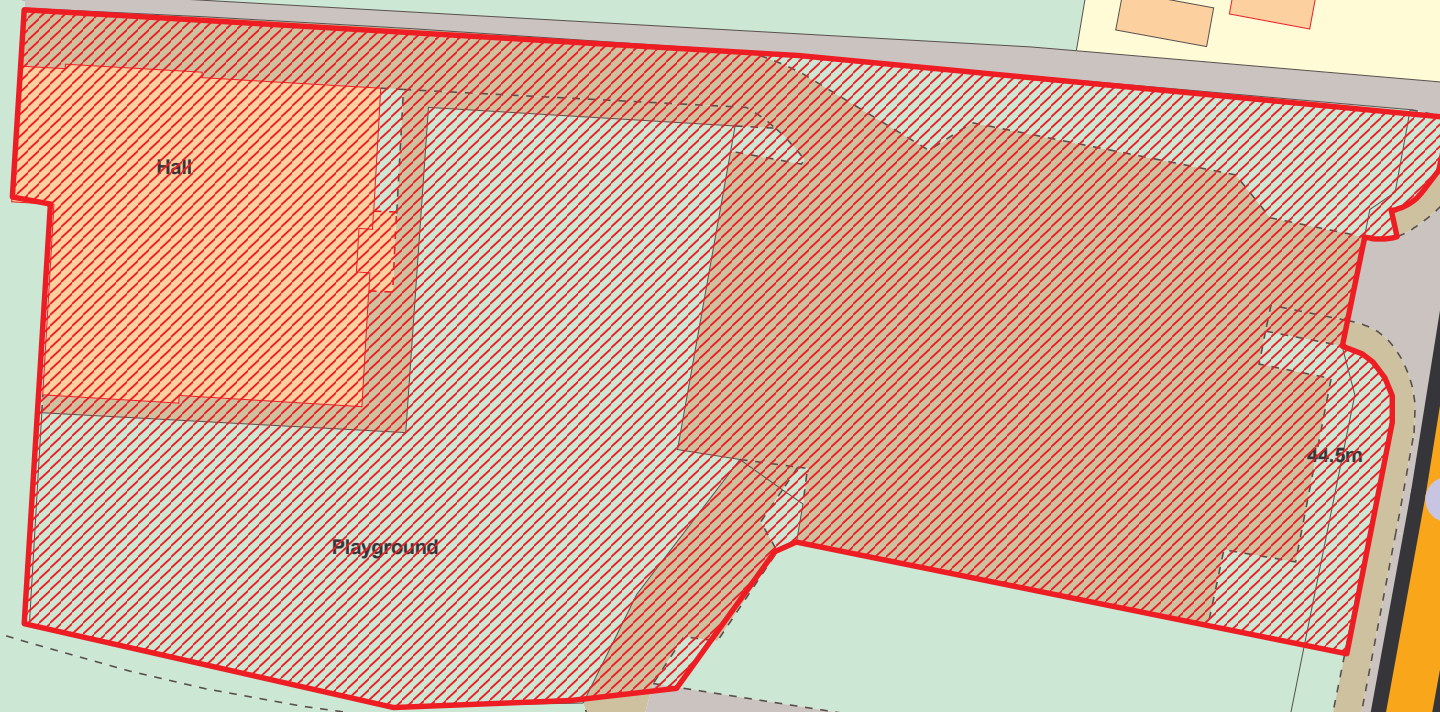

Areley Kings Village Hall

1:500 @ A4

Crown Copyright 100018317 2014