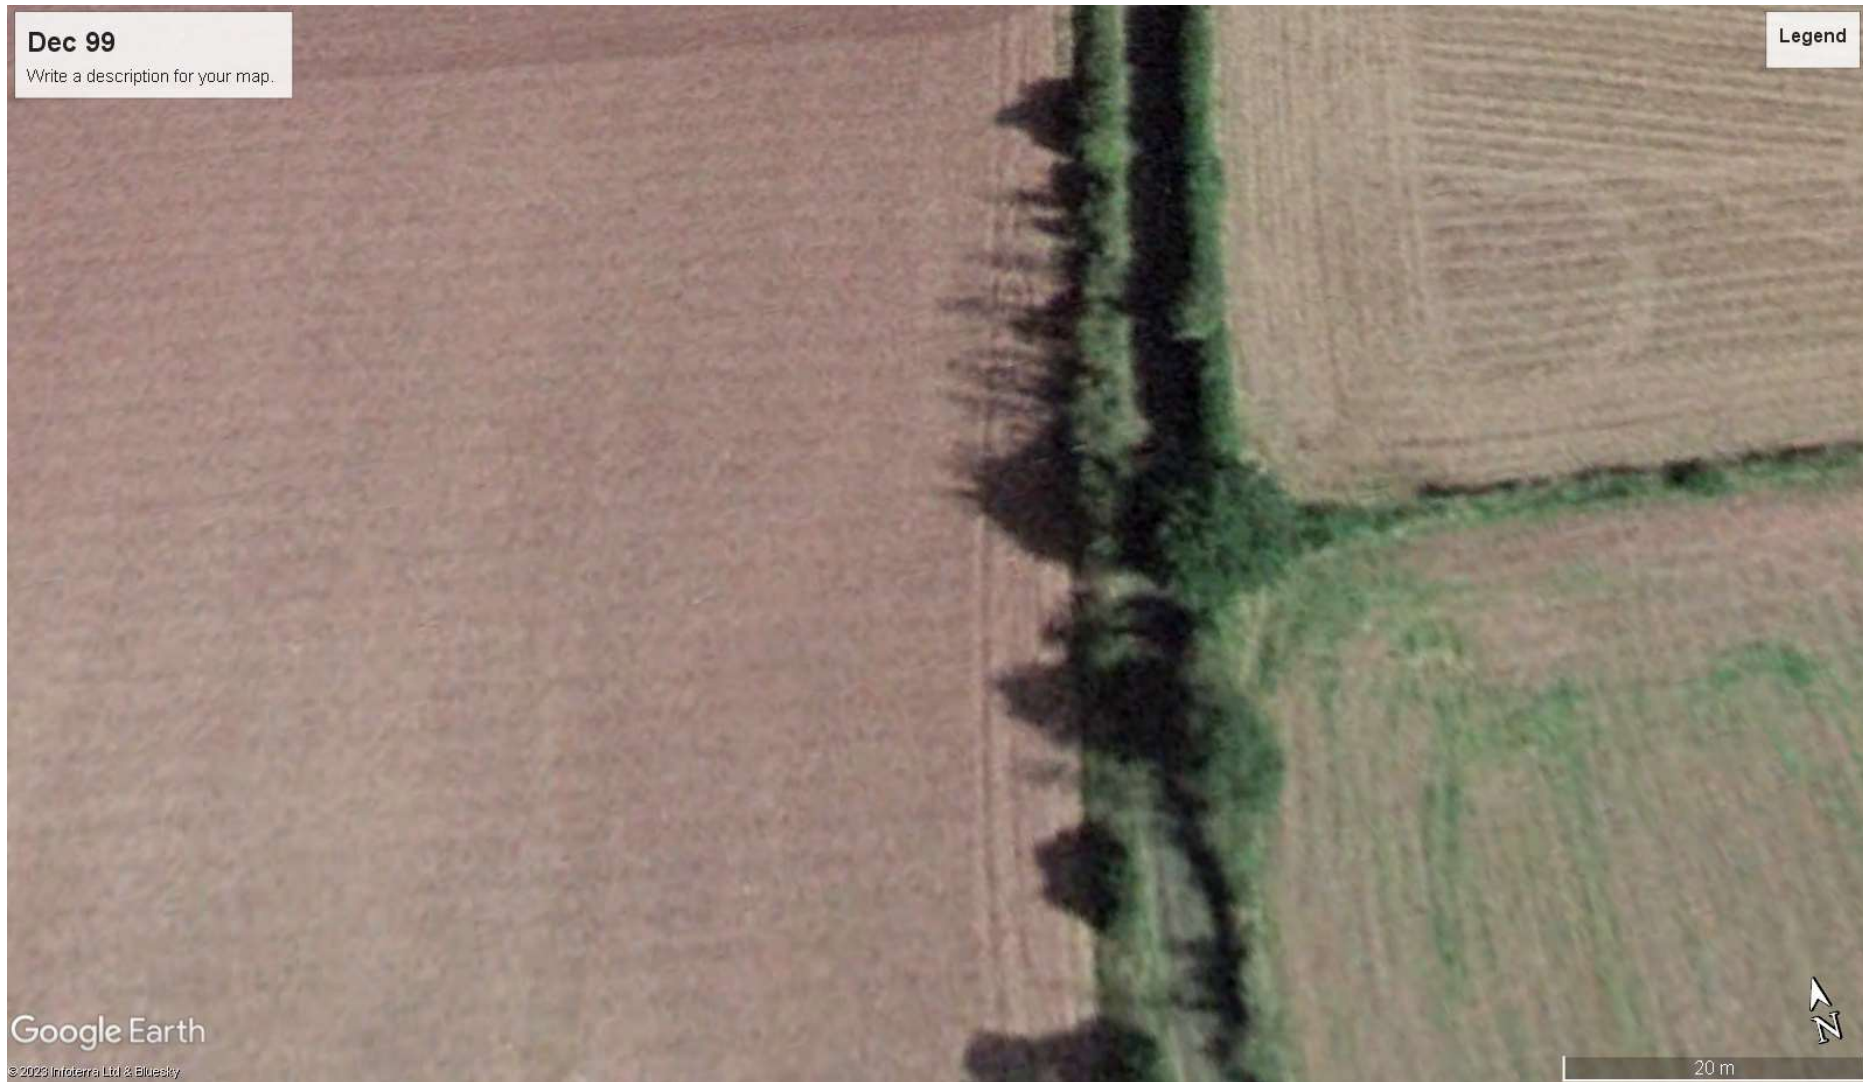

**APP/R1845/C/23/3320687: Land at "Top Acre", Cursley Lane, Shenstone,**

**Worcestershire**

**Appendix RJ3.**

**Dec 99**  
Write a description for your map.

Legend

Google Earth

© 2023 Intelterra Ltd & Bluesky

20 m

**Dec 04**

Write a description for your map.

Legend

Google Earth

Image © 2023 The GeoInformation Group

20 m

**Dec 05**  
Write a description for your map.