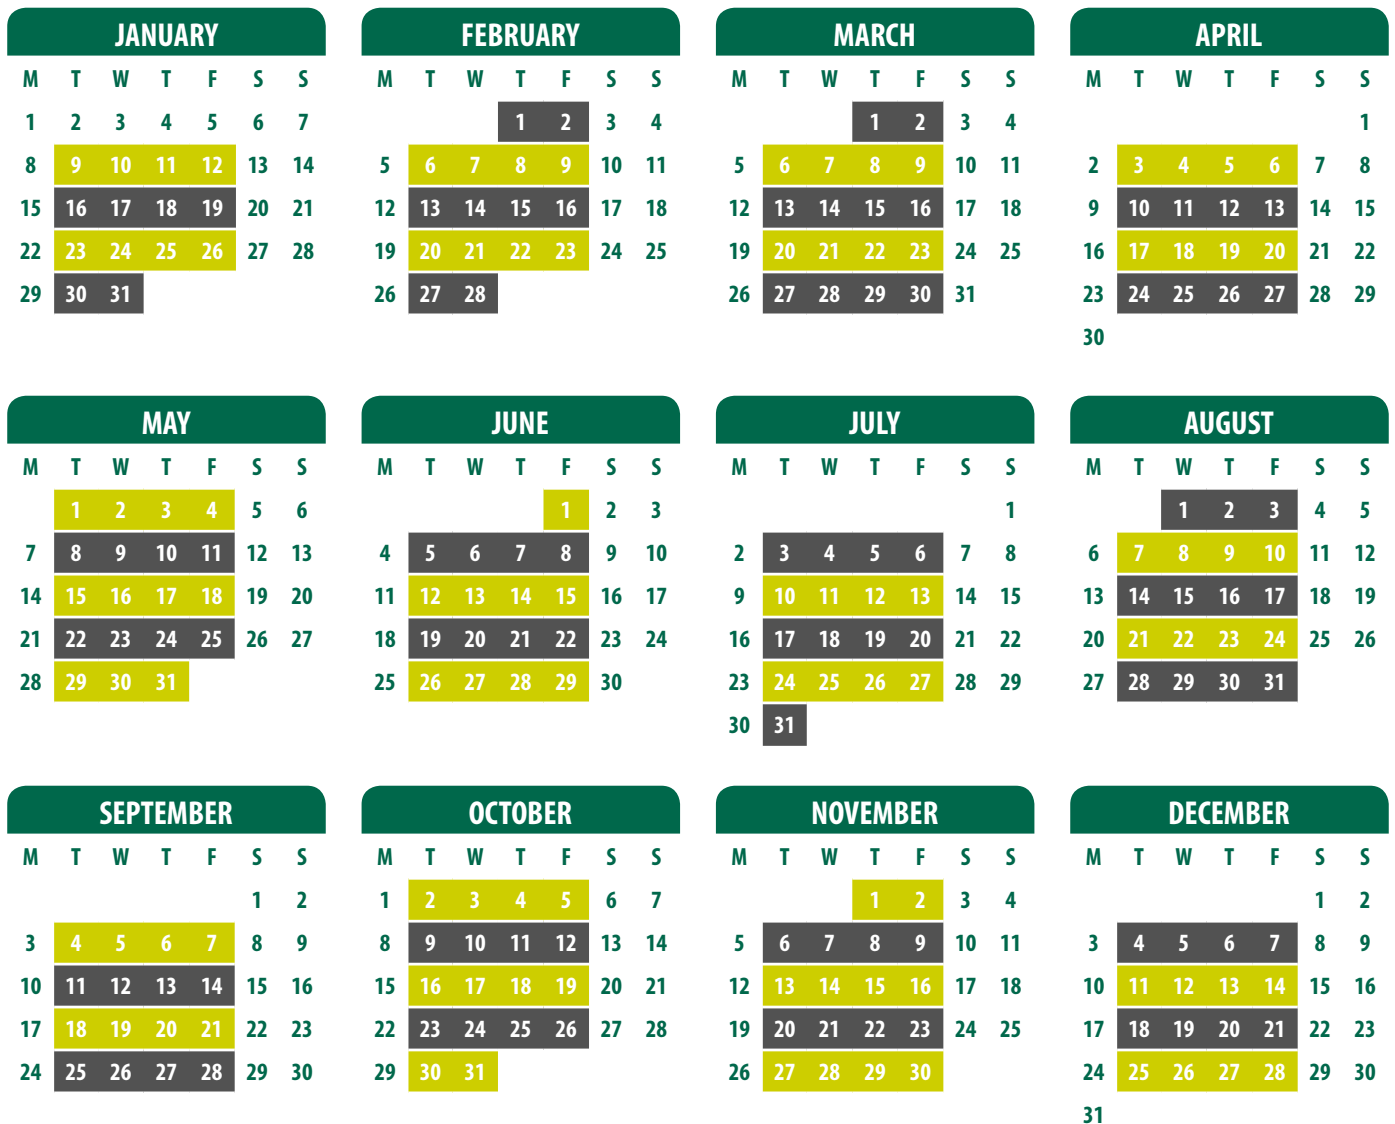

# 2018 Your Rubbish and Recycling Calendar

My collection day is.....

Need items removing from your home that are too big for your car? Struggle lifting heavy objects? Book a bulky collection through us today! Head to [www.wyreforestdc.gov.uk/thedepot](http://www.wyreforestdc.gov.uk/thedepot)