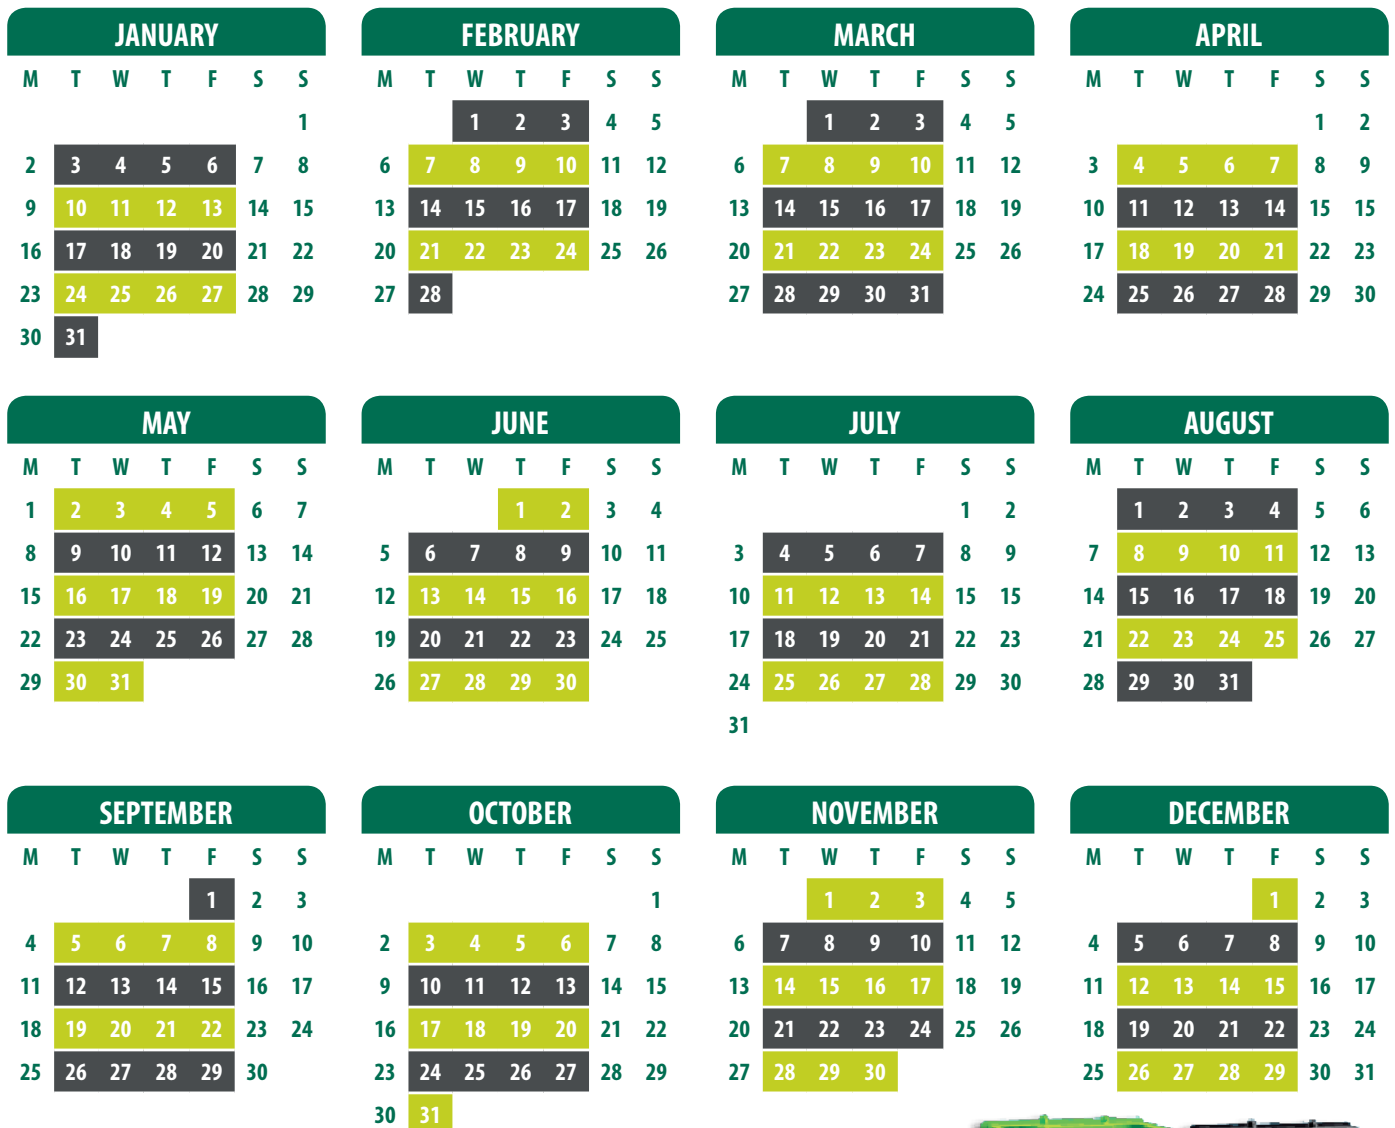

2017 Your Rubbish and Recycling Calendar

My collection day is.....

- green recycling bin
- grey rubbish bin

Need items removing from your home that are too big for your car? Struggle lifting heavy objects? Book a bulky collection through us today!
 Head to <http://www.wyreforestdc.gov.uk/thedepot>